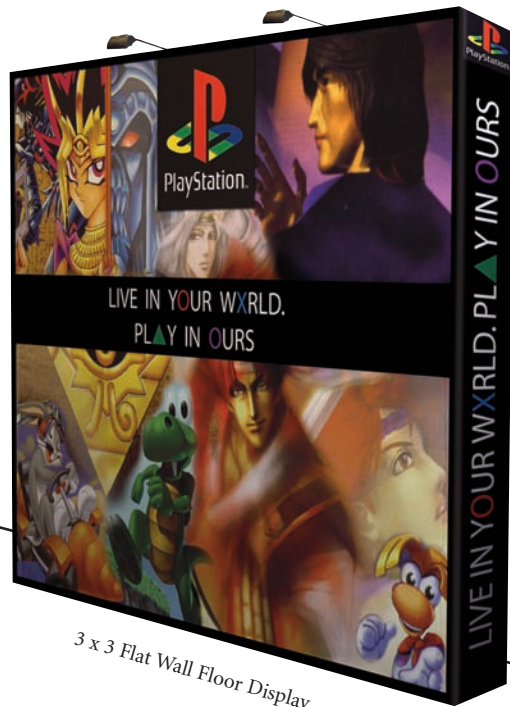

# BURST!

A Burst features seamless colossus dye sublimation graphic which unfolds with the frame and stretches to produce a smooth, continuous image. Either flat wall or curved wall units are available.

3 x 3 Flat Wall Floor Display

2 x 2 Flat Wall Table Top Display

The durable frame and integrated fabric graphic sets up easy, without tools, in just a couple of minutes.