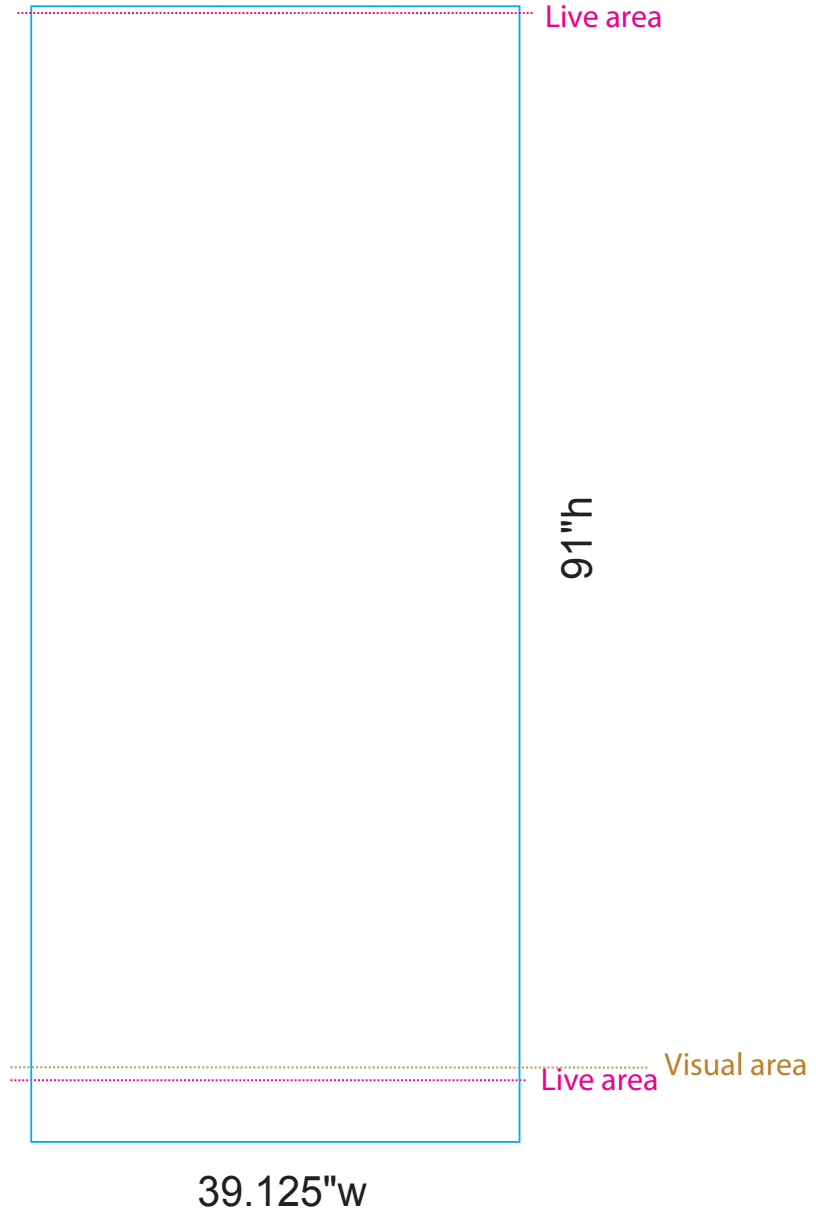

Quickscreen 3

Final size: 39.125"w x 91"h

Live area: 86" from the top

Visual Area: 85" from the top

*Please note that .5" will be covered at the top by a hanger bar.