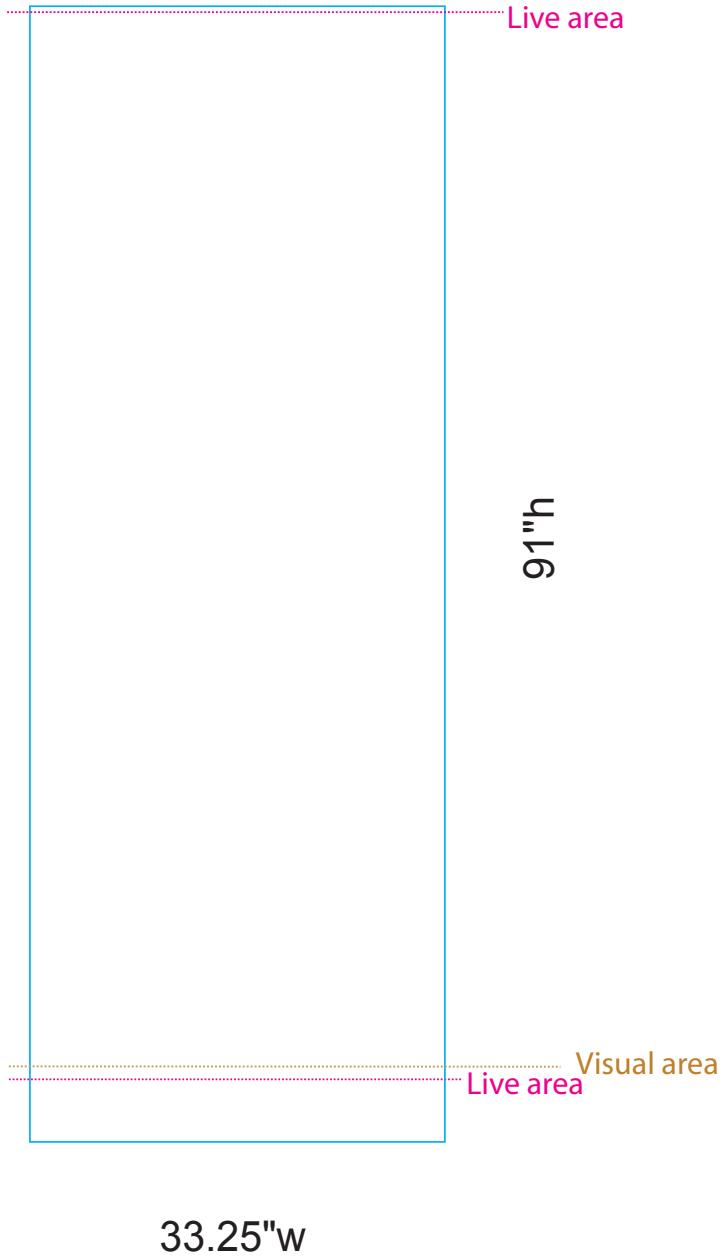

# Quickscreen 3

Final size: 33.25"w x 91"h

Live area: 86" from the top

Visual Area: 85" from the top

\*Please note that .5" will be covered at the top by a hanger bar.