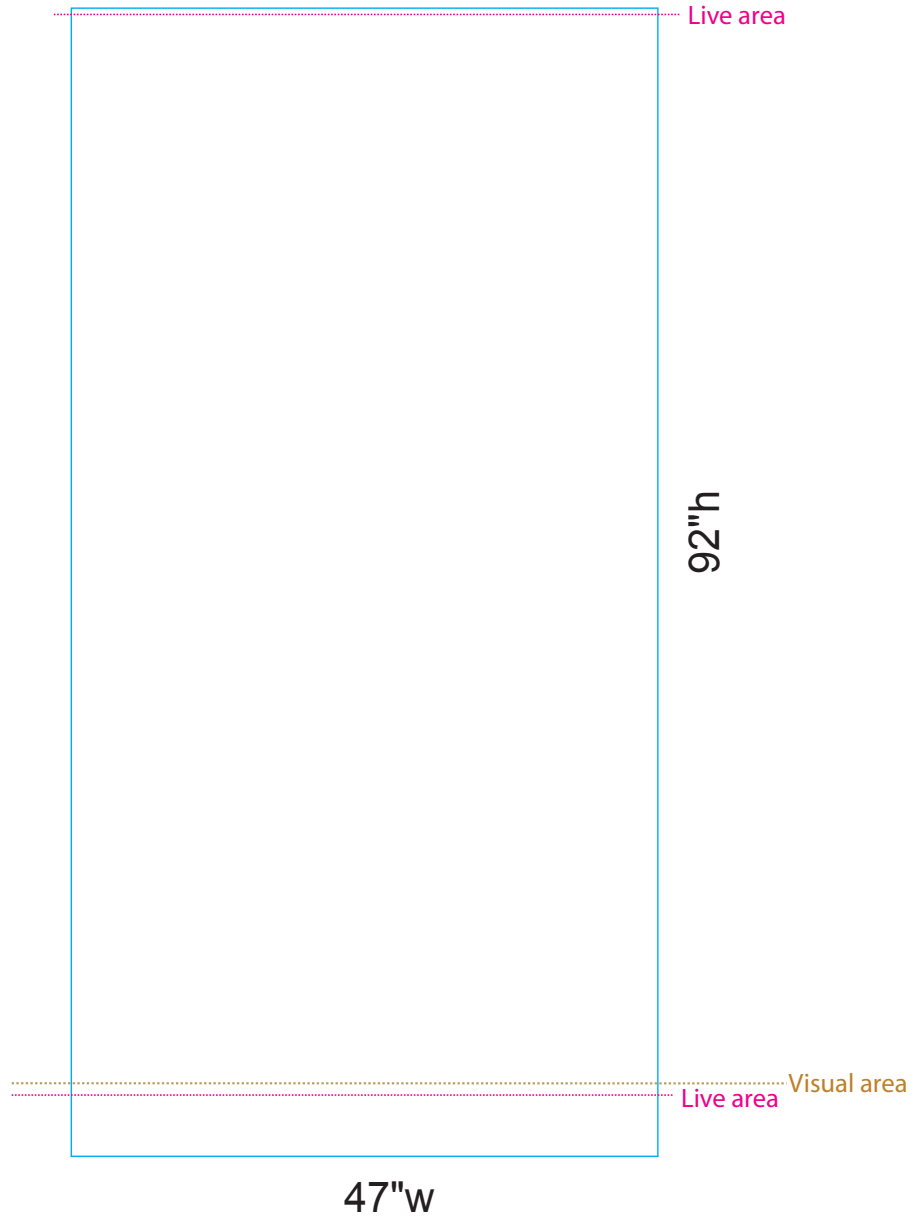

Pronto

Final size: 47" w x 92" h

Live area: 87.25" from the top

Visual Area: 86.25" from the top

*Please note that .625" will be covered at the top by a hanger bar.