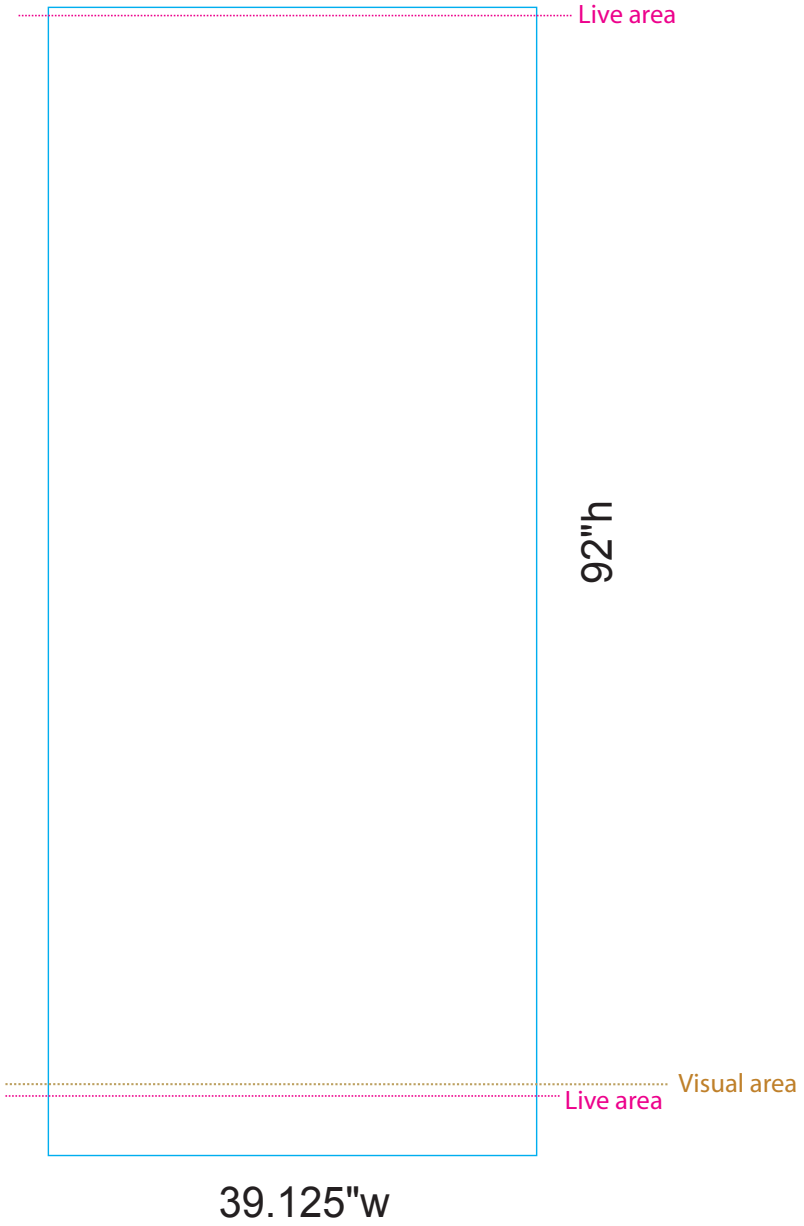

Pronto

Final size: 39.125"w x 92"h

Live area: 87.25" from the top

Visual Area: 86.25" from the top

*Please note that .625" will be covered at the top by a hanger bar.