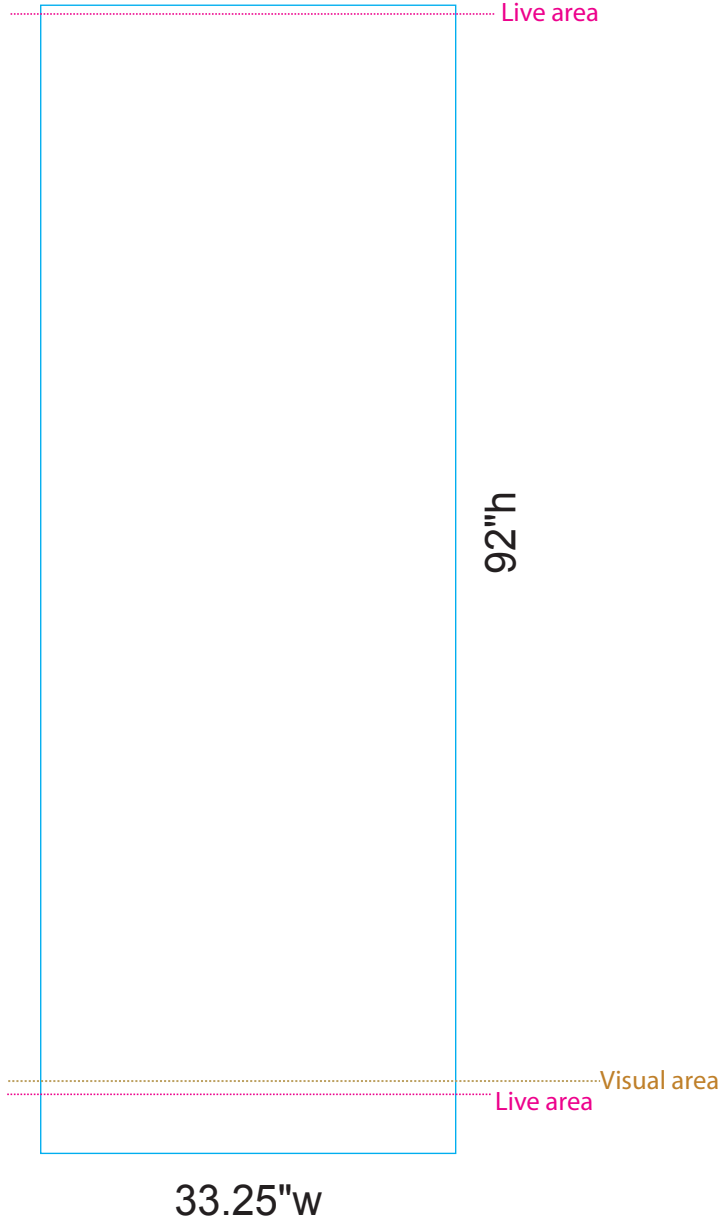

Pronto

Final size: 33.25" w x 92" h

Live area: 87.25" from the top

Visual area: 86.25" from the top

*Please note that .625" will be covered at the top by a hanger bar.