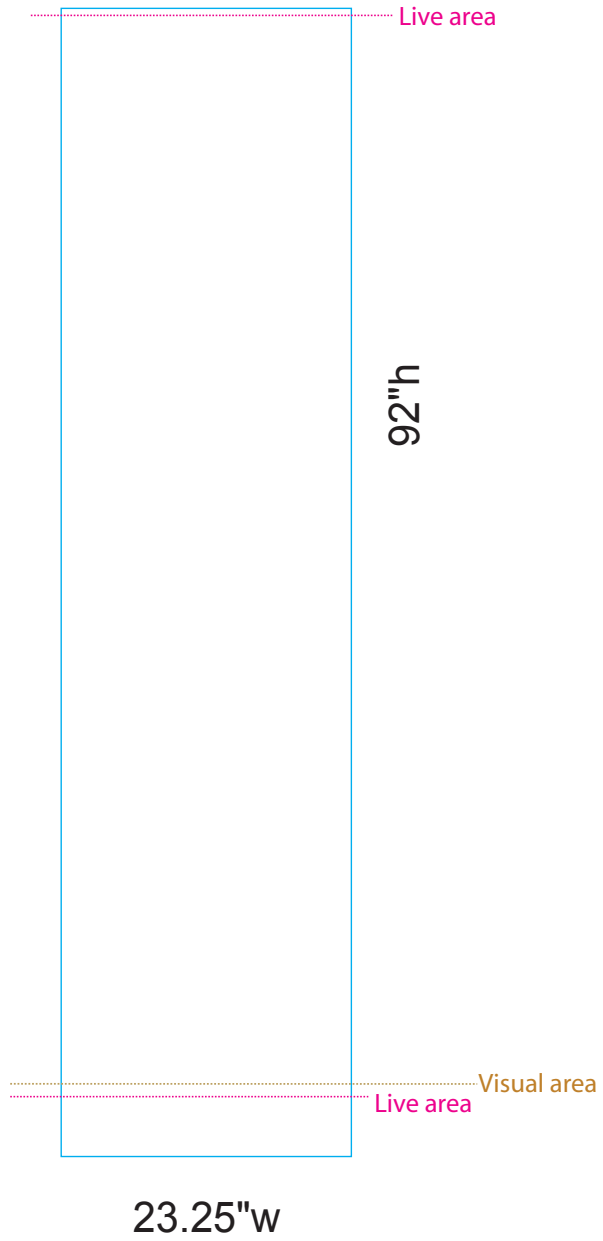

Pronto

Final size: 23.25"w x 92"h

Live area: 87.25" from the top

Visual Area: 86.25" from the top

*Please note that .625" will be covered at the top by a hanger bar.