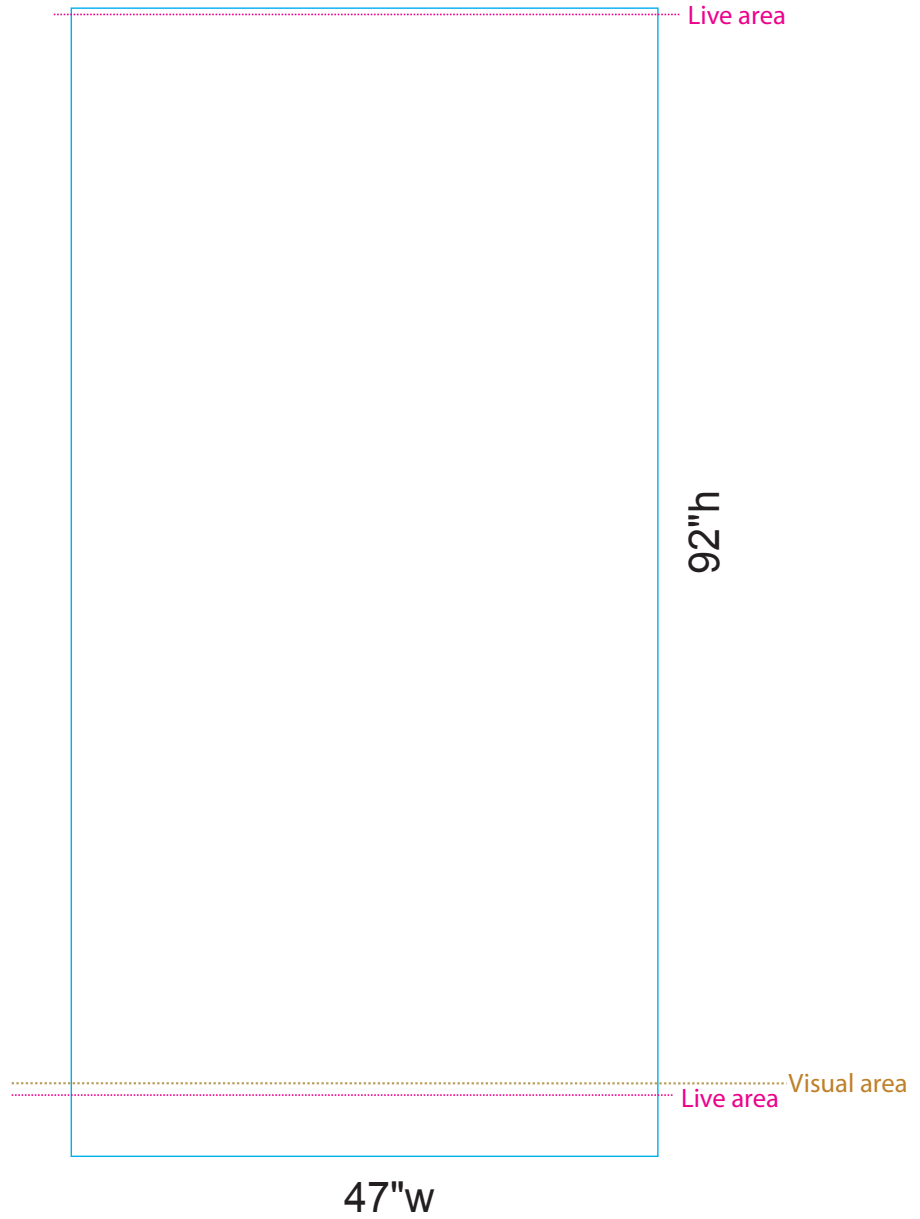

Pronto 2

Final size: 47" w x 92" h

Live area: 87.25" from the top

Visual Area: 86.25" from the top

*Please note that .625" will be covered at the top by a hanger bar.