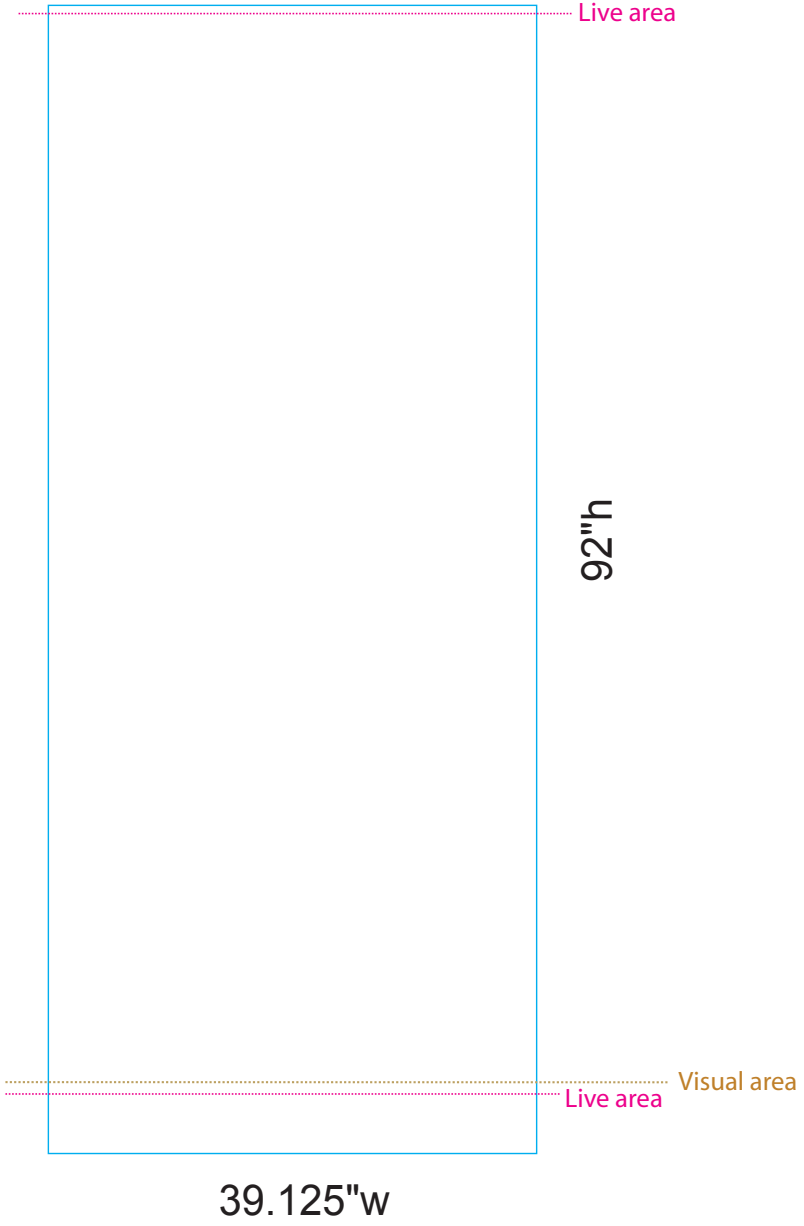

# Pronto 2

Final size: 39.125"w x 92"h

Live area: 87.25" from the top

Visual Area: 86.25" from the top

\*Please note that .625" will be covered at the top by a hanger bar.