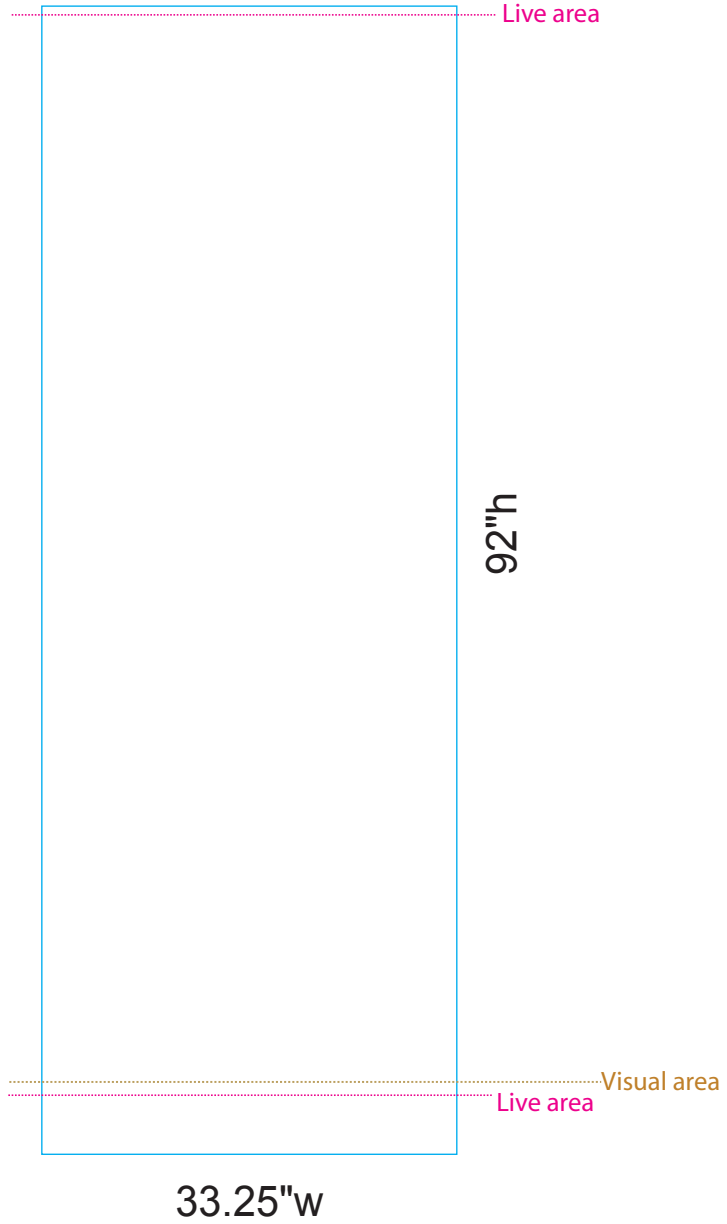

Pronto 2

Final size: 33.25" w x 92" h

Live area: 87.25" from the top

Visual area: 86.25" from the top

*Please note that .625" will be covered at the top by a hanger bar.