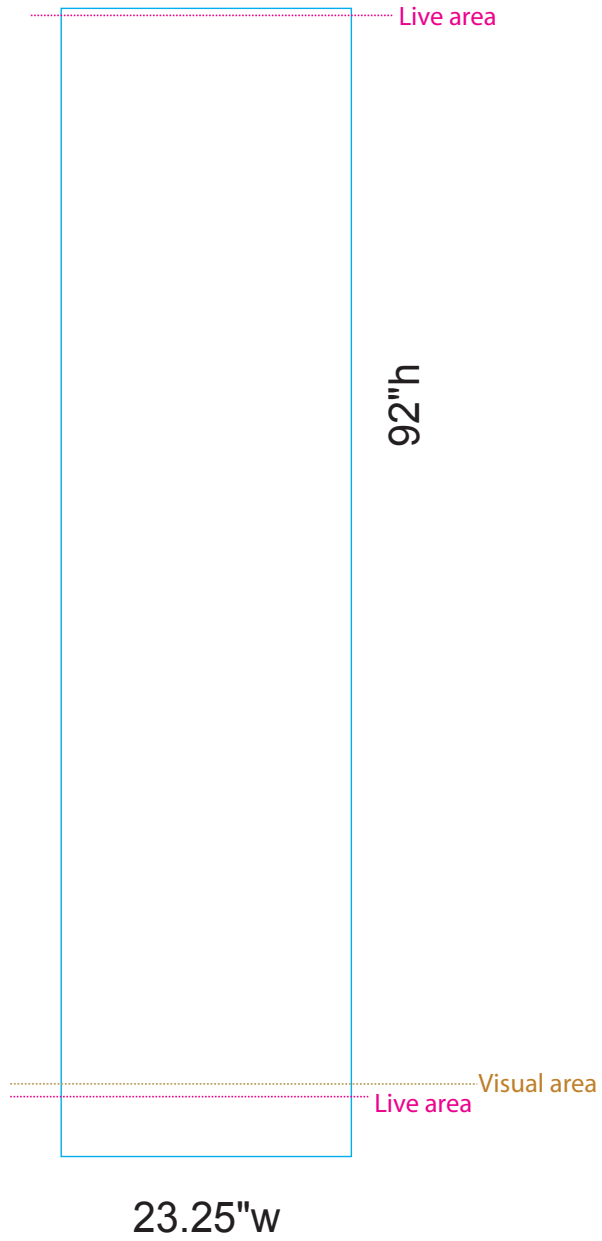

Pronto 2

Final size: 23.25" w x 92" h

Live area: 87.25" from the top

Visual Area: 86.25" from the top

*Please note that .625" will be covered at the top by a hanger bar.