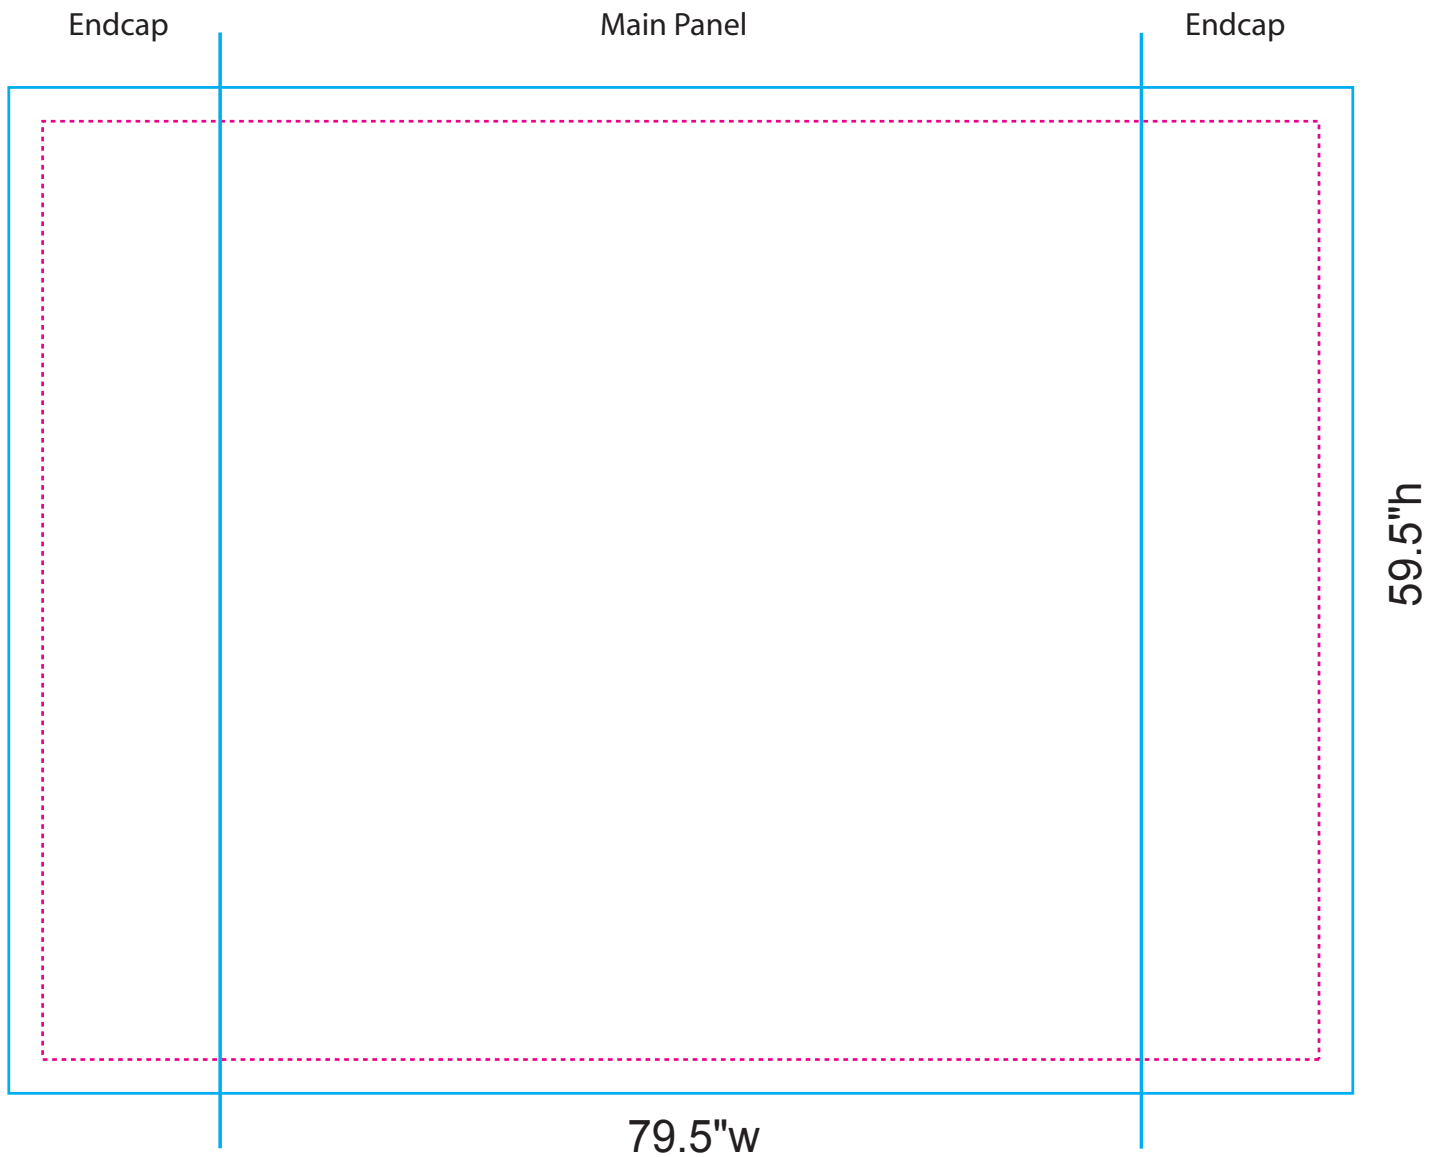

2x2 Curved Burst With Endcaps

Final size: 79.5"w x 59.5"h
Stitching area: 75.5"w x 55.5"h

Please make sure text and images are at least 1" away from stitching and panel break.