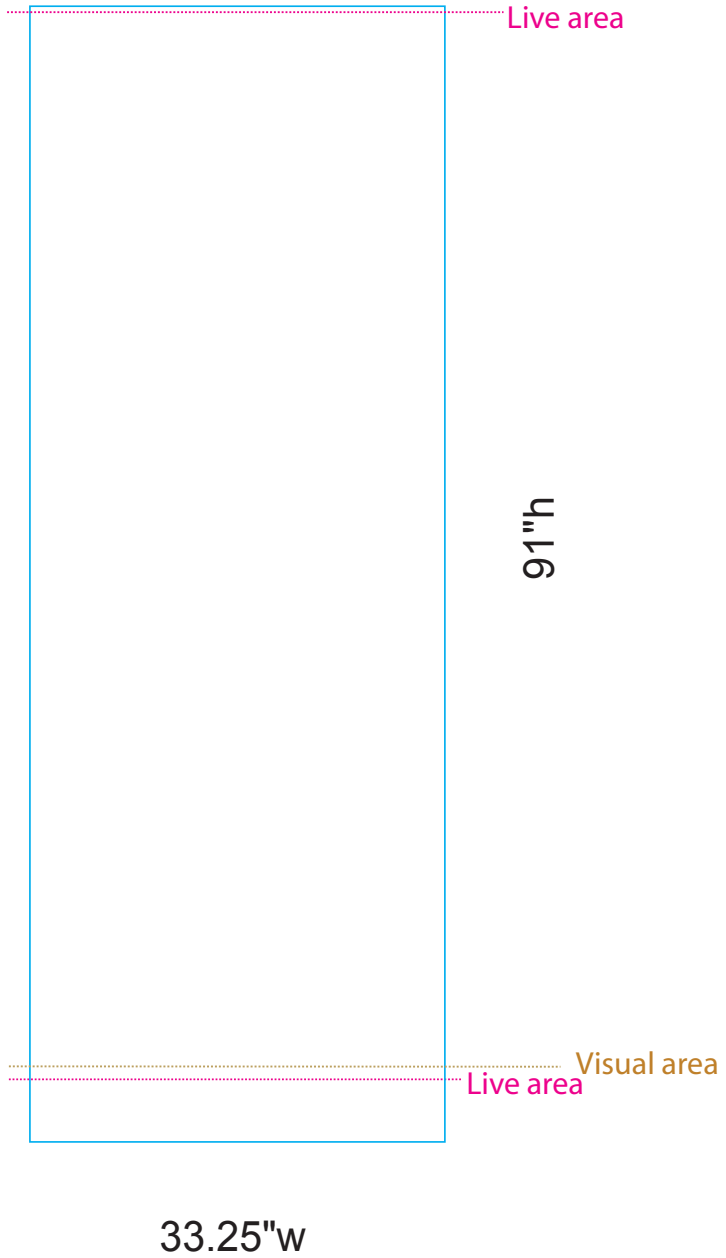

Quickscreen 3

Final size: 33.25" w x 91" h

Live area: 86" from the top

Visual Area: 85" from the top

*Please note that .5" will be covered at the top by a hanger bar.