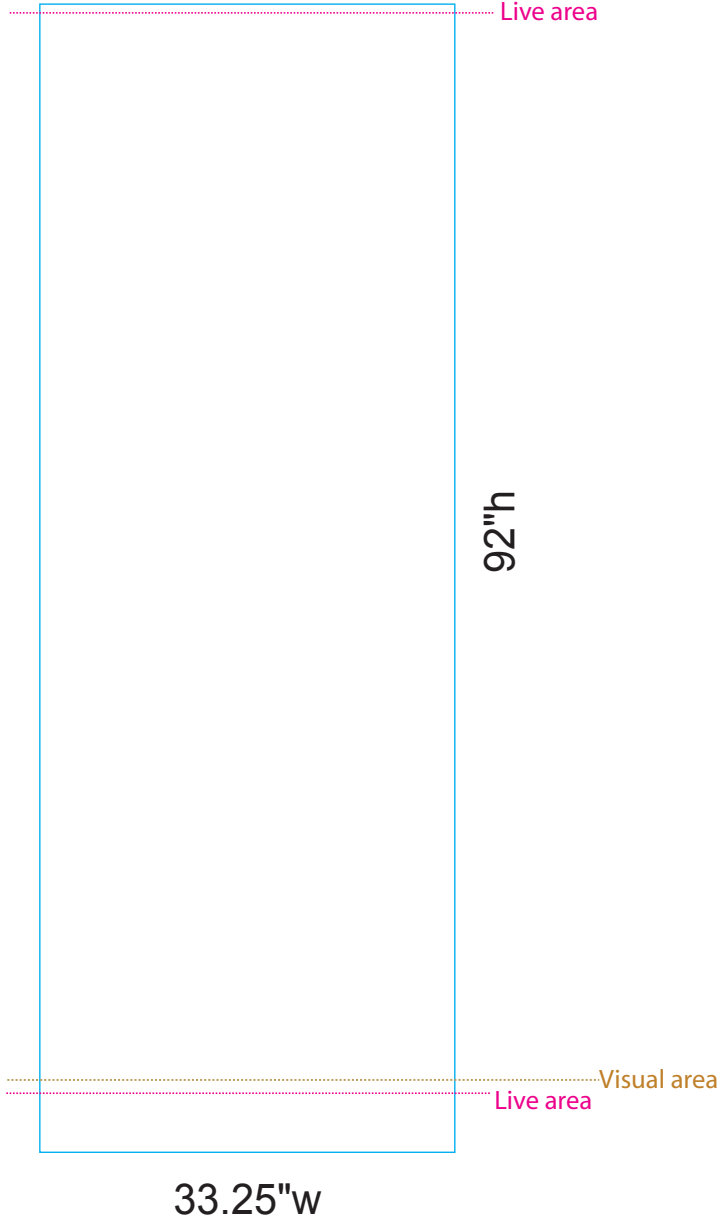

Pronto 2

Final size: 33.25" w x 92" h

Live area: 87.25" from the top

Visual area: 86.25" from the top

*Please note that .625" will be covered at the top by a hanger bar.