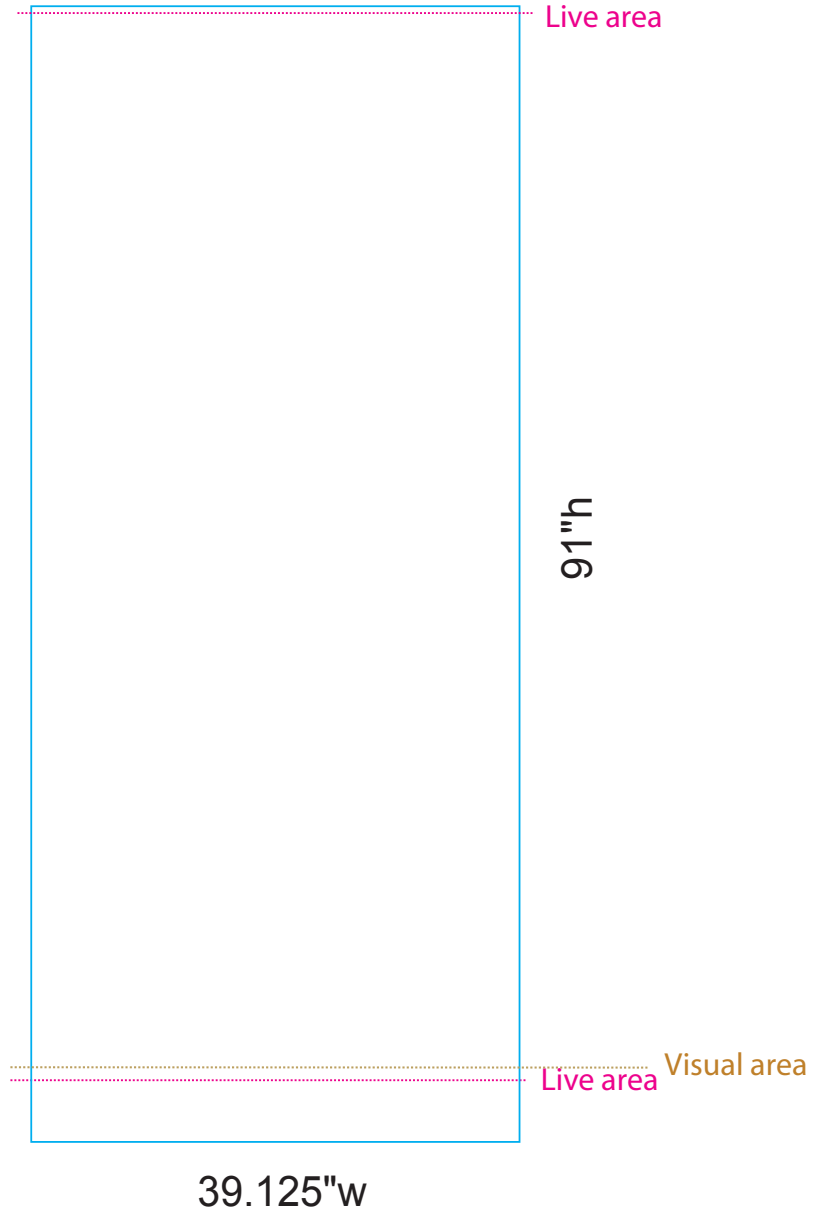

# Quickscreen 3

Final size: 39.125" w x 91" h

Live area: 86" from the top

Visual Area: 85" from the top

\*Please note that .5" will be covered at the top by a hanger bar.