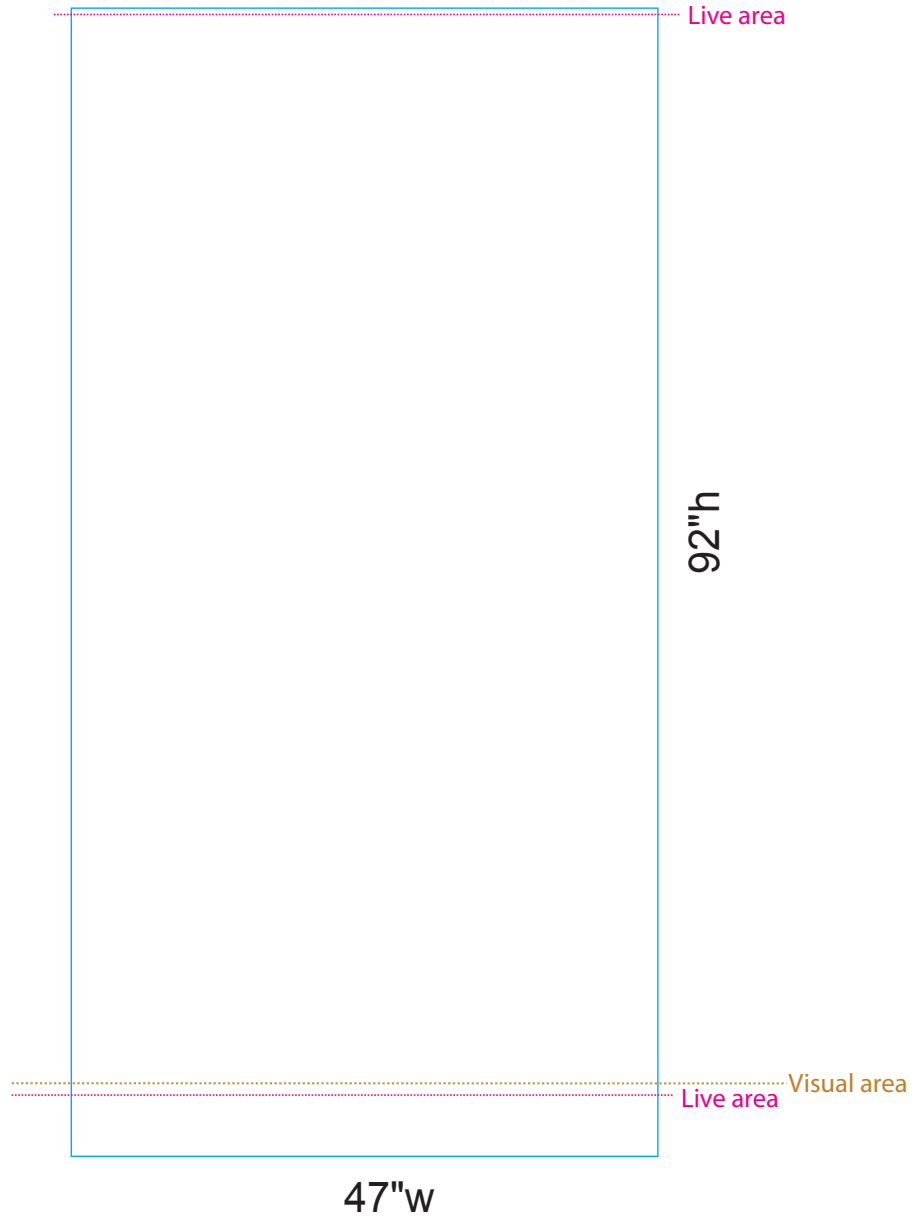

# Pronto

Final size: 47" w x 92" h

Live area: 87.25" from the top

Visual Area: 86.25" from the top

\*Please note that .625" will be covered at the top by a hanger bar.