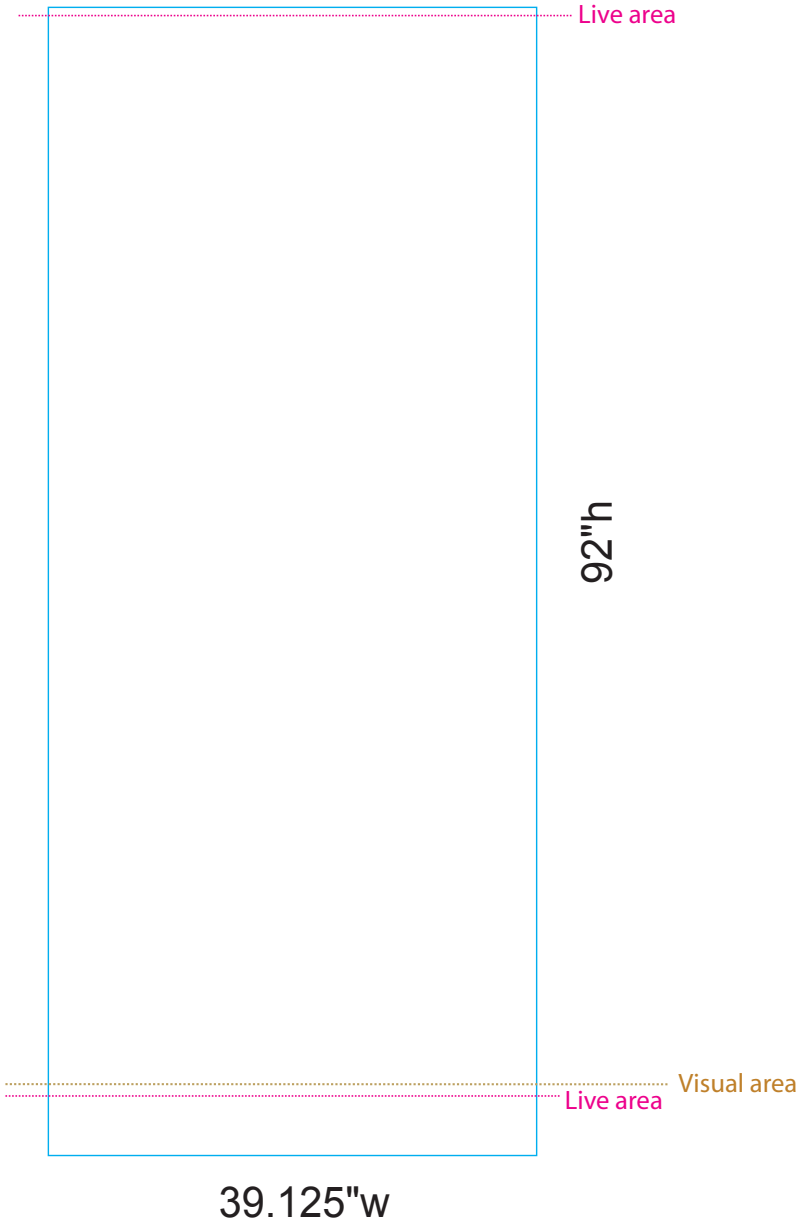

Pronto

Final size: 39.125"w x 92"h

Live area: 87.25" from the top

Visual Area: 86.25" from the top

*Please note that .625" will be covered at the top by a hanger bar.