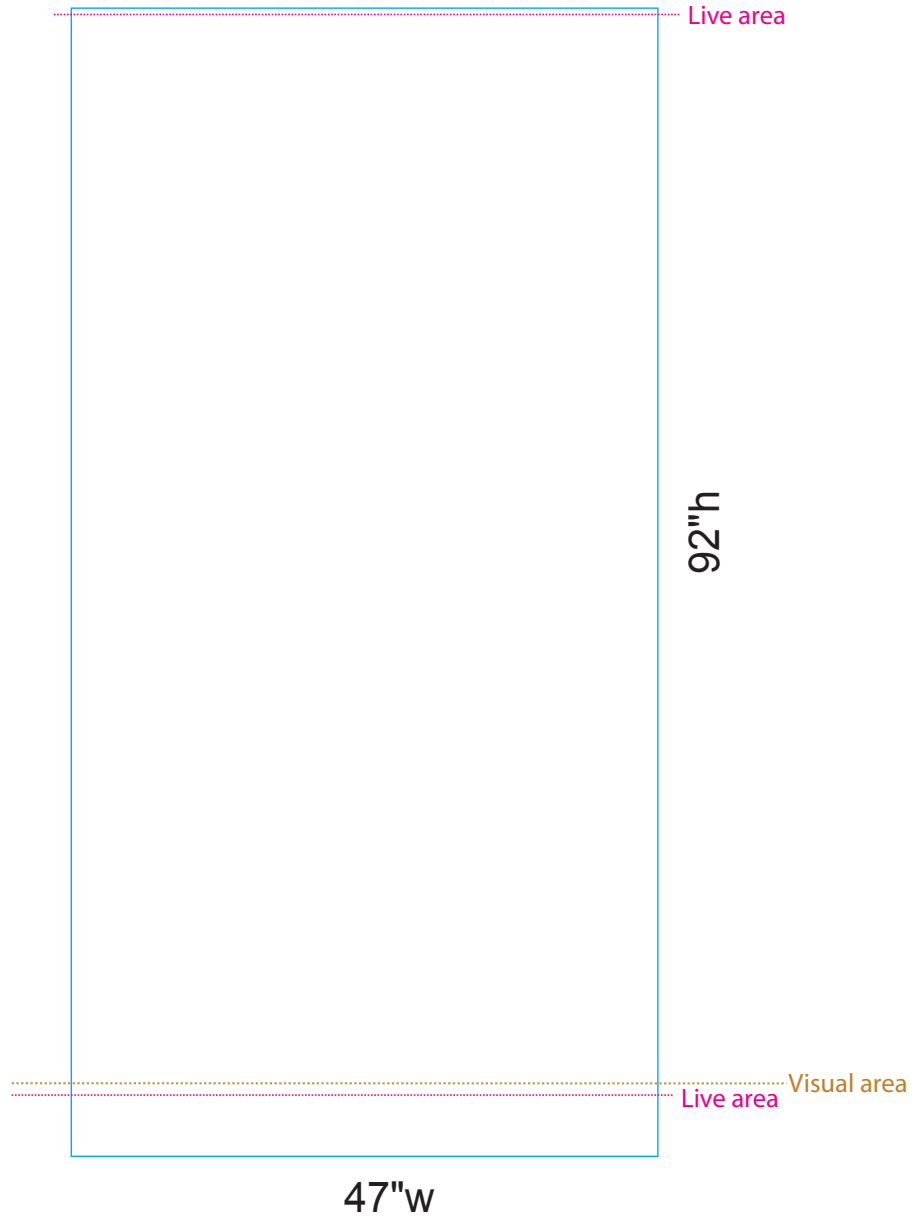

Pronto 2

Final size: 47\"w x 92\"h

Live area: 87.25\" from the top

Visual Area: 86.25\" from the top

*Please note that .625\" will be covered at the top by a hanger bar.