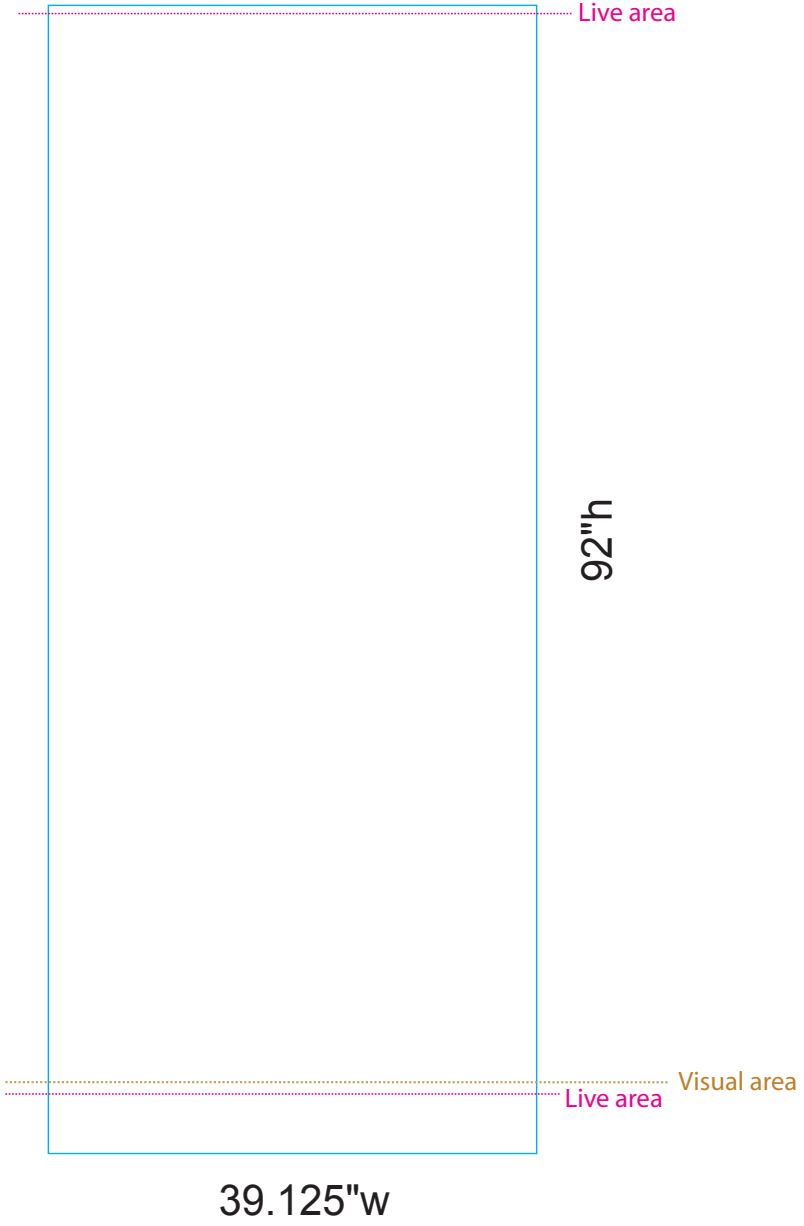

Pronto 2

Final size: 39.125"w x 92"h

Live area: 87.25" from the top

Visual Area: 86.25" from the top

*Please note that .625" will be covered at the top by a hanger bar.