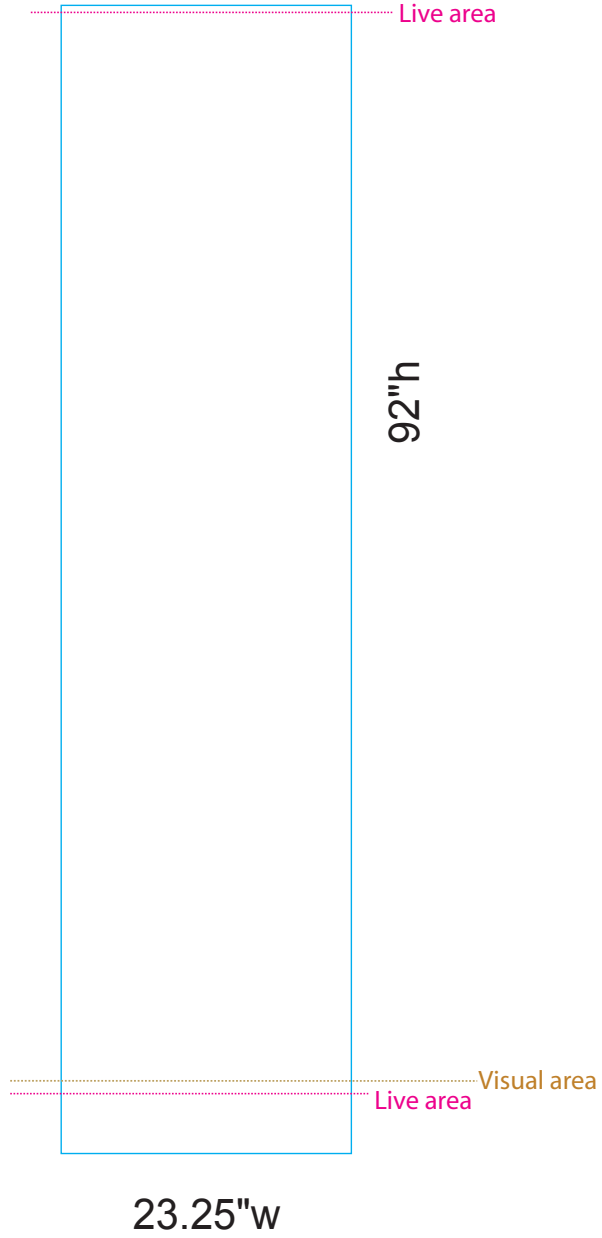

# Pronto 2

Final size: 23.25" w x 92" h

Live area: 87.25" from the top

Visual Area: 86.25" from the top

\*Please note that .625" will be covered at the top by a hanger bar.